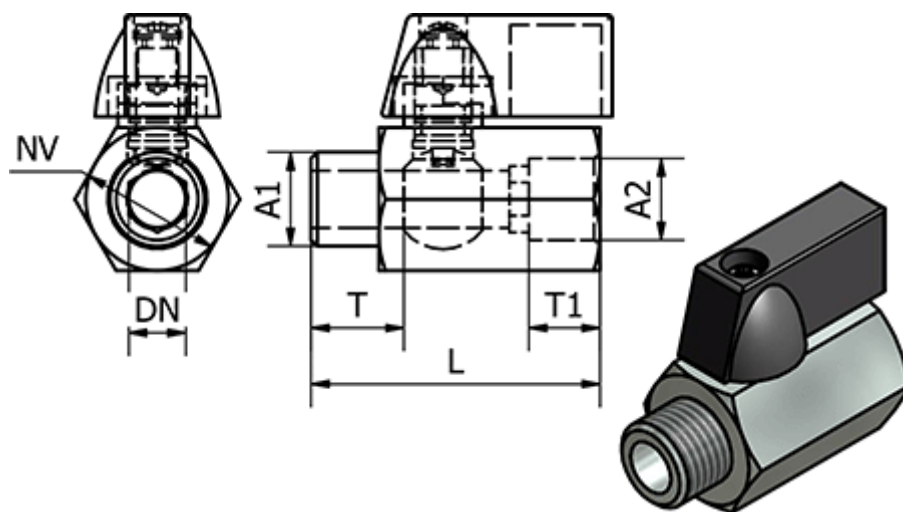

Article number: 58637311E

Description: Mini Ball Valve 373.11-E, - G 1/4"
Mini Ball Valve

Measures

DN	= 8
L	= 41.5
NV	= 21
T	= 9
T1	= 10.5
Thread A1	= G 1/4"